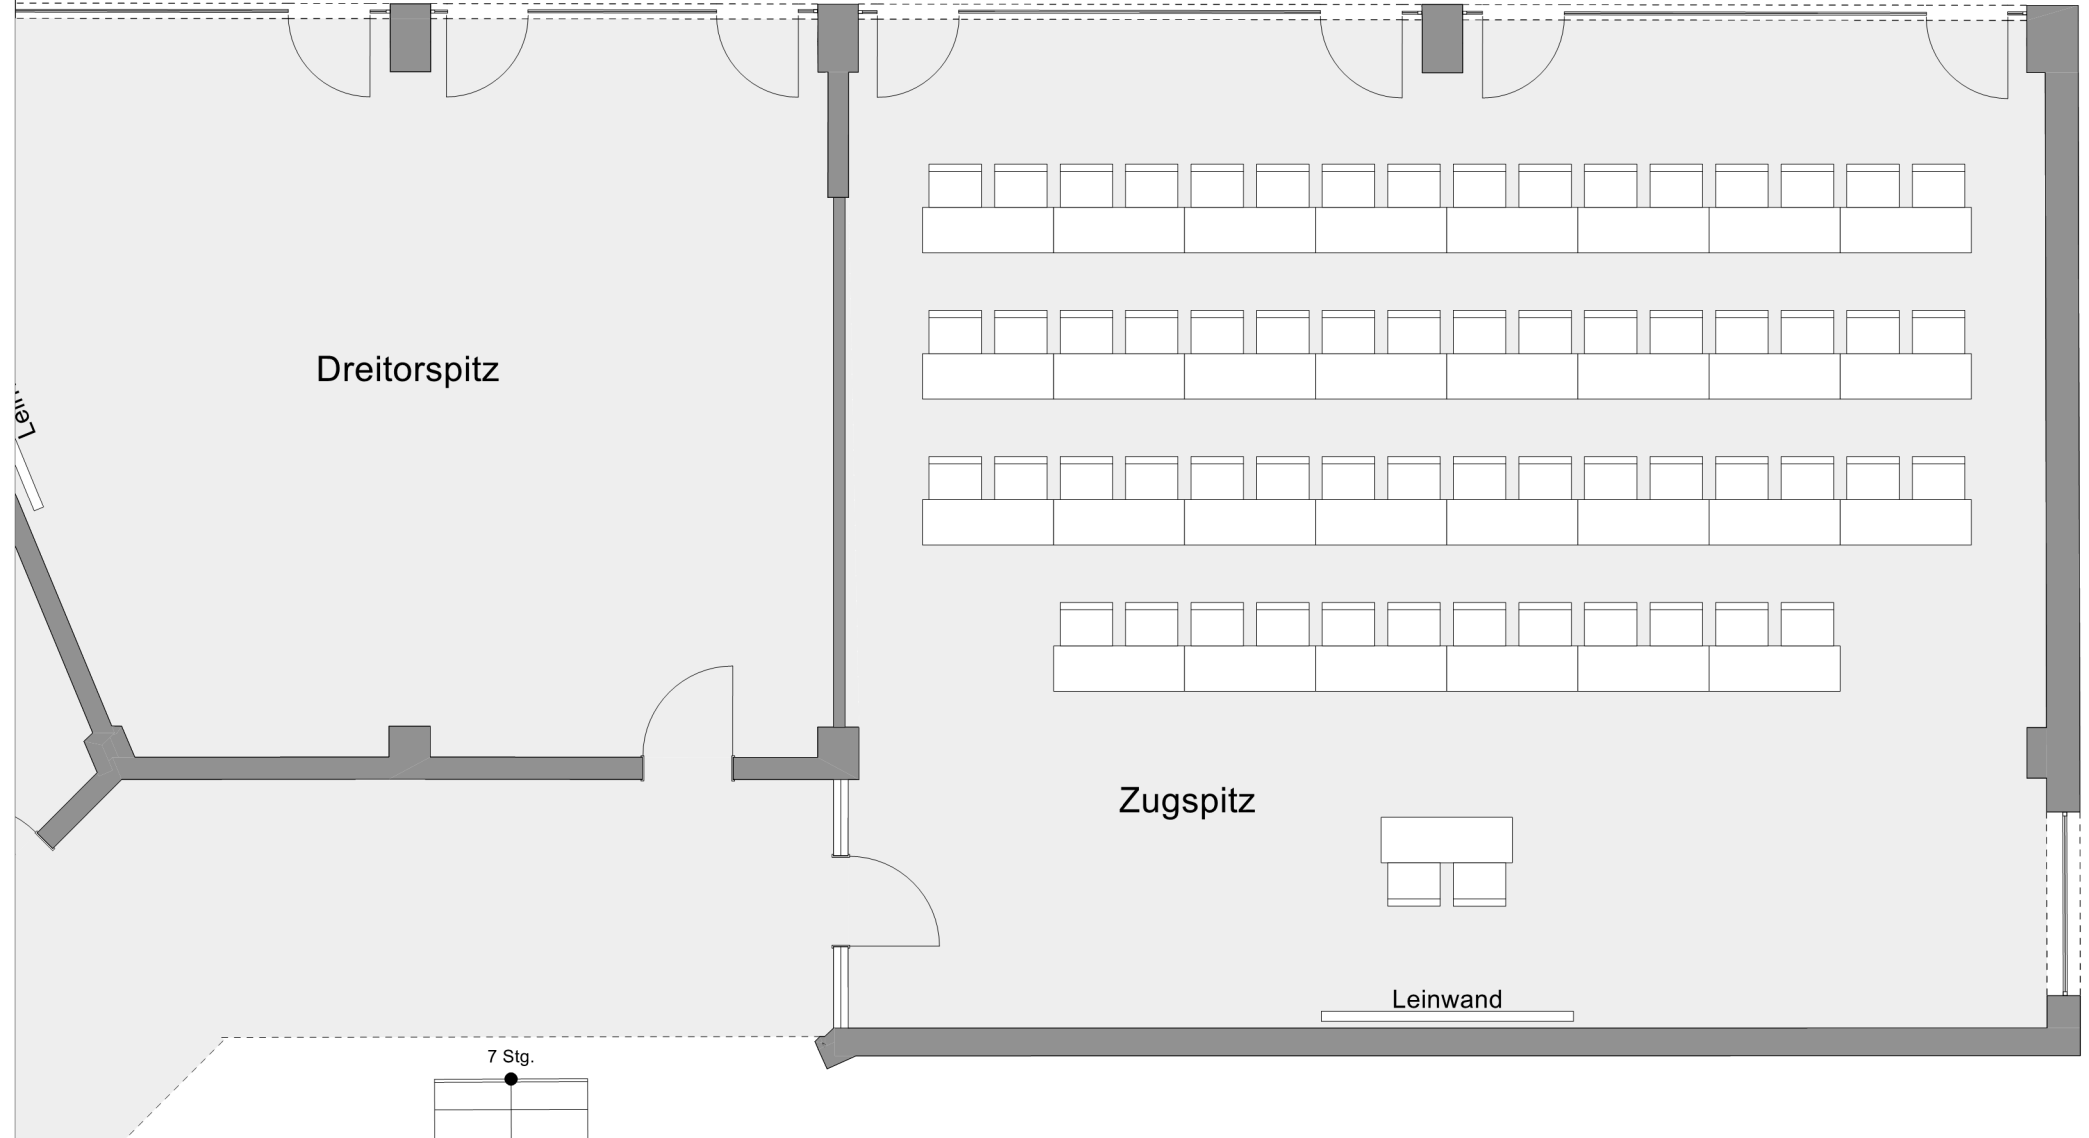

Floor:
Floor 3

Room:
Zugspitz

Setup:
Parliamentary

Persons:
60 Persons

HOTEL AM BADERSEE
ZUGSPITZDORF GRAINAU

Dream away, breathe in the atmosphere, be inspired and indulge your senses.
Welcome to Hotel am Badersee.